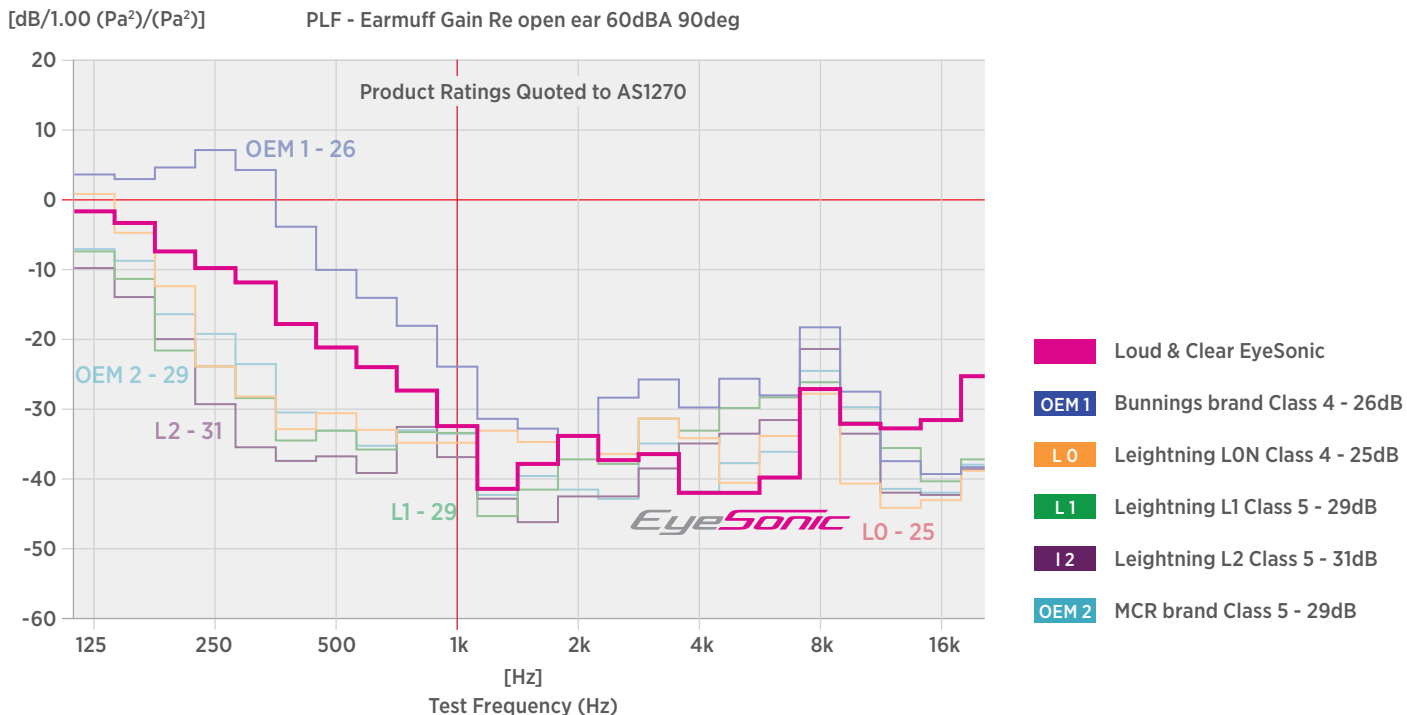

Testing reveals that the EyeSonic product matches performance of regular earmuffs

Testing proved the clamp pressure & structure of the EyeSonic product was the equal of regular earmuffs with quoted attenuation levels of 24-26dBA (AS1270)

Testing conducted with earmuffs with no safety glasses

Testing conducted at Acoustic Labs in East Melbourne
The HEARING CRC & HearWorks Ltd