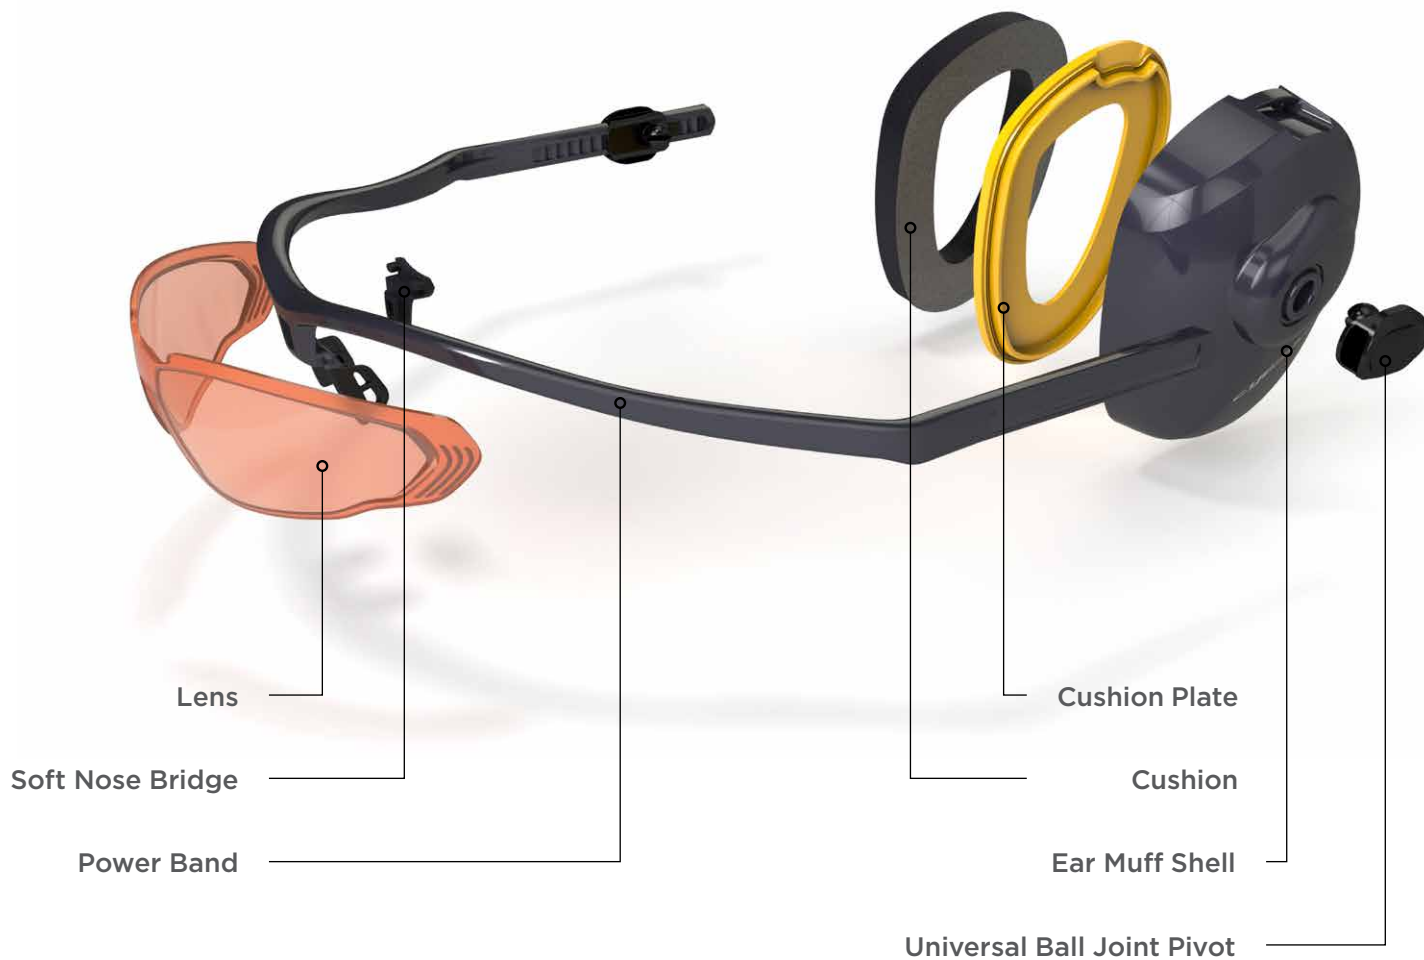

EyeSonic - Mk2 Product

Just ear protection

Product pipeline - Mesh and brow guard versions

Product pipeline - Goggles and face shields

EyeSonic

Only one ear muff is shown for clarity.

Outdoor Gardening

- Suitable with broad brim hat
- Higher comfort levels

Rugged Industry

- Consistency of seal
- Class 5 acoustic protection
- Comfortable to wear in harsh environments

Construction

- Communication without removal of safety equipment
- Suitable for multi trades on site
- Combined product reduces risk of mistaken possession