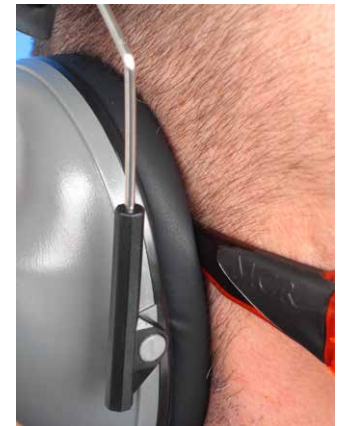

EyeSonic

Patented Ear Muff Safety Glasses

Combined Ear & Eye Protection

Product Presentation

EyeSonic

Ear & Eye combined protection

Product features

- Built tough to ensure long product life
- Unprecedented comfort suitable for long periods of use
- Stylish innovative patented design
- True ear protection combined with eye safety - patented industry first
- Allows users to wear hard hat or broad brim hat - patented industry first
- Easy slide adjusting arms to ensure comfort and correct fit
- Replaceable lens options & accessories
- Ear protection rated to Class 5 or NRR 25-30dB
- Eye protection meets ANSI Z87

DANGER – HEARING DAMAGE POSSIBLE USING CONVENTIONAL EARMUFFS

Breaking the cushion seal wearing conventional safety glasses seriously compromises the level of protection rating of an earmuff.

Safety eyewear with medium or wide frames caused noticeable gaps in the cushion seal at the front & rear of ear muff, resulting in lower attenuation across a broad range of frequencies.

This reduction is particularly significant in the lower frequencies. Typical reduction in attenuation for the medium frame style tested is shown in table & images below.

- Hearing damage will occur with combined use of safety glasses under earmuffs
- pressure on safety glasses arm causes discomfort & leads to non use of either item