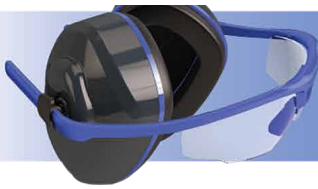

Home DIY

- One product - easy to find
- Dual DIY safety often overlooked
- Face shield or goggle accessories

Agriculture

- Comfortable for long periods
- Supports Sun Safe headwear
- Easy to use & store

Landscape Gardening

- Replaceable lens for indoor outdoor use
- Perfect for outdoor trades
- Enables use of Sun Safe headwear

Education

- Consistent dual safety for untrained users
- Easily maintained with replaceable parts