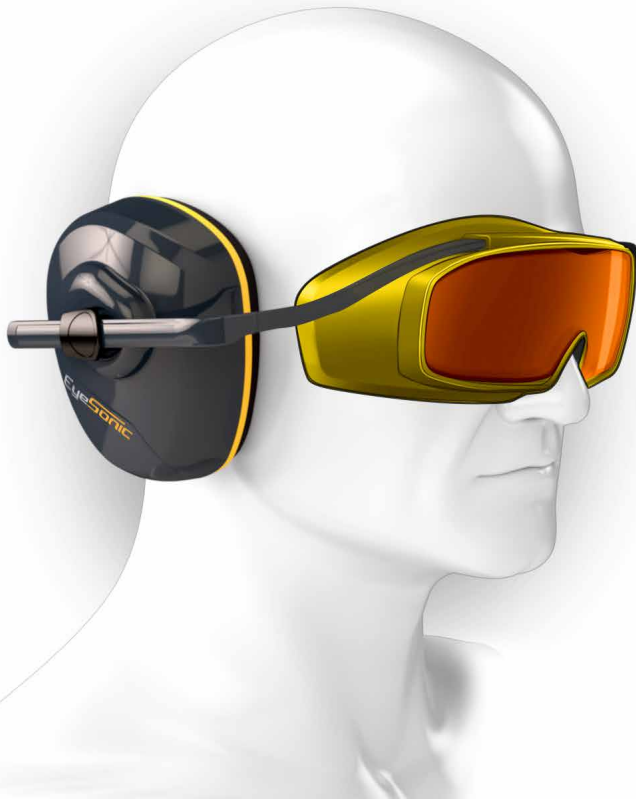

EyeSonic

Patented Ear Muff Safety Glasses

Combined Ear & Eye Protection

Product Presentation

EyeSonic

Ear & Eye combined protection

Product features

- Built tough to ensure long product life
- Unprecedented comfort suitable for long periods of use
- Stylish innovative patented design
- True ear protection combined with eye safety - patented industry first
- Allows users to wear hard hat or broad brim hat - patented industry first
- Easy slide adjusting arms to ensure comfort and correct fit
- Replaceable lens options & accessories
- Ear protection rated to Class 5 or NRR 25-30dB
- Eye protection meets ANSI Z87

EyeSonic - Mk2 Product

Just ear protection

Product pipeline - Mesh and brow guard versions

Product pipeline - Goggles and face shields

EyeSonic

Only one ear muff is shown for clarity.

Outdoor Gardening

- Suitable with broad brim hat
- Higher comfort levels