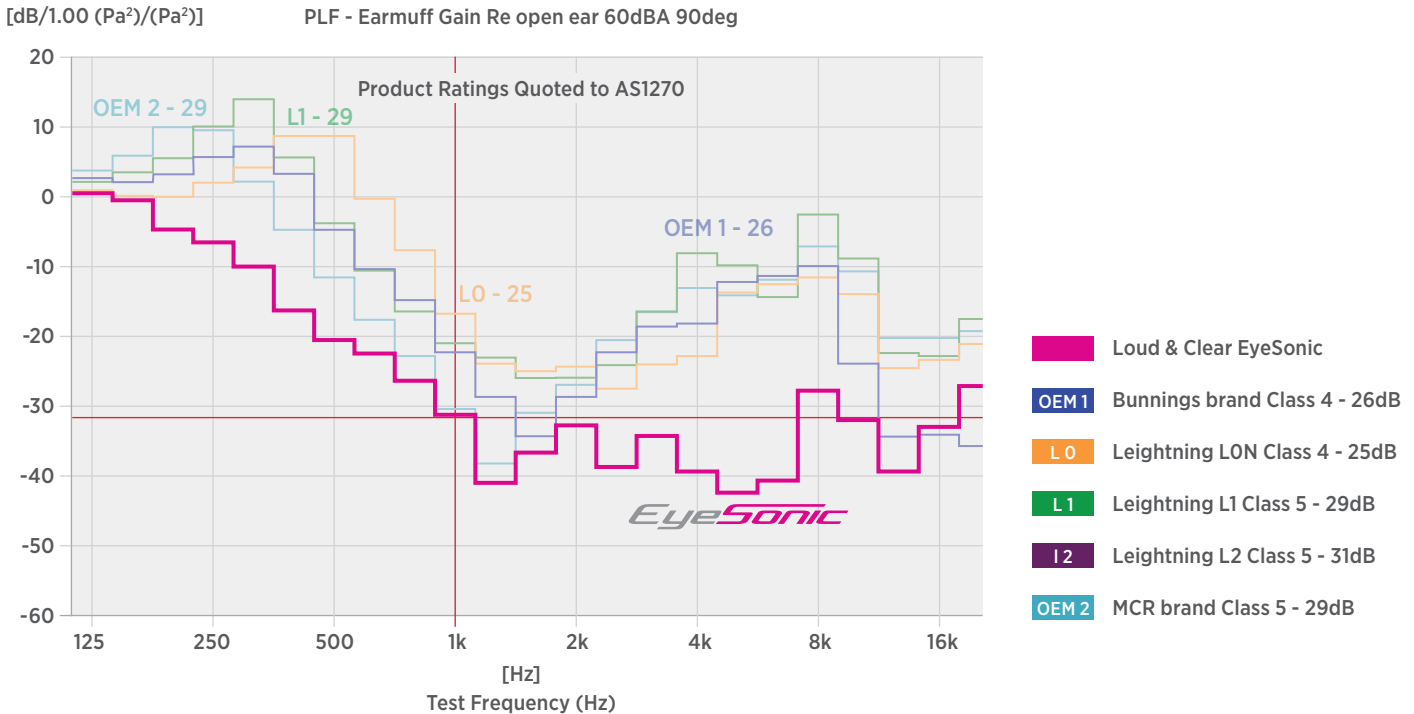

EyeSonic protection wear provides the answer

Testing revealed that the EyeSonic product significantly out performs all of the conventional earmuffs for attenuation v frequency. This is despite whatever rating the earmuff is rated to under AS1270 or NRR levels.

Testing conducted with range of earmuffs in combination with safety glasses

Testing conducted at Acoustic Labs in East Melbourne
The HEARING CRC & HearWorks Ltd